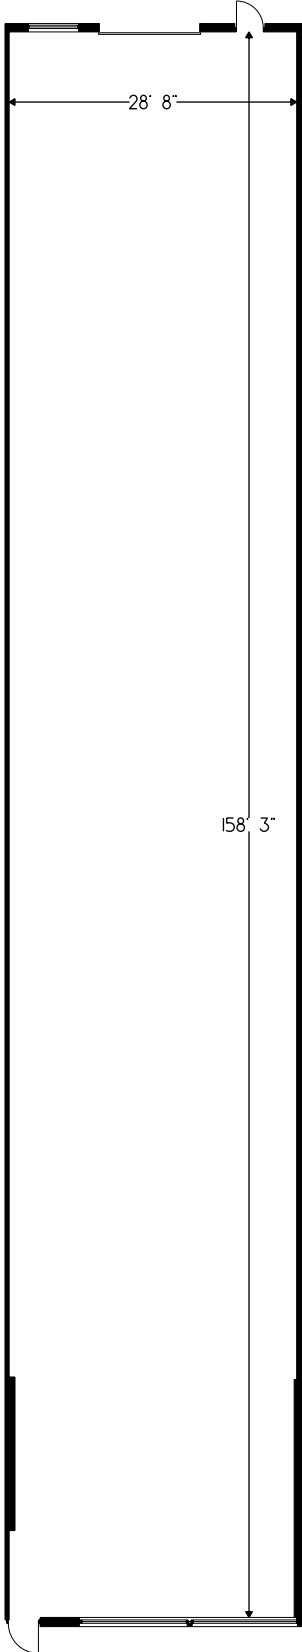

31 RAILSIDE ROAD
UNIT 5

1' 6' 12'
SCALE

CITY OF TORONTO
AS MEASURED JAN. 13 . 2006

MEASURE MASTERS™
Floor Planning & Blue Print Service
800-709-3332

31 RAILSIDE ROAD
UNIT 5

1' 6' 12'
SCALE

CITY OF TORONTO
AS MEASURED JAN. 13 . 2006

MEASURE MASTERS™
Floor Planning & Blue Print Service
800-709-3332

USABLE AREA
4667 SQ.FT.

31 RAILSIDE ROAD
UNIT 5

1' 6' 12'
SCALE

CITY OF TORONTO
AS MEASURED JAN. 13 . 2006

MEASURE MASTERS™
Floor Planning & Blue Print Service
800-709-3332