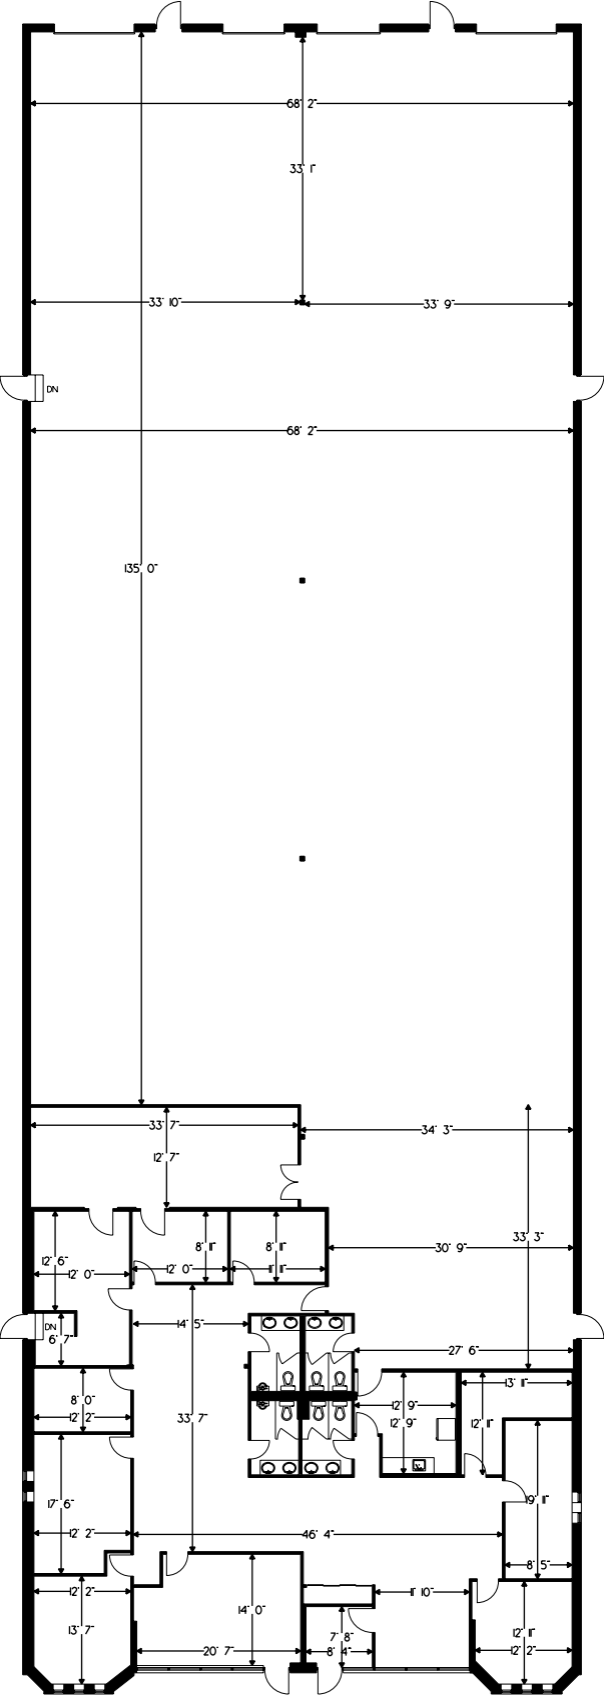

4570 EASTGATE PARKWAY

1' 6' 12'
SCALE

CITY OF MISSISSAUGA

AS MEASURED JAN. 12 . 2006

MEASURE MASTERS™
Floor Planning & Blue Print Services
800-709-3332

1' 6" 12"
 SCALE

4570 EASTGATE PARKWAY

CITY OF MISSISSAUGA

AS MEASURED JAN. 12, 2006

MEASURE MASTERS™
 Floor Planning & Blue Print Service
 800-709-3332

WAREHOUSE
USABLE AEA
10659 SQ.FT.

OFFICE
USABLE AEA
3959 SQ.FT.

1' 6' 12'
SCALE

4570 EASTGATE PARKWAY

CITY OF MISSISSAUGA

AS MEASURED JAN. 12 . 2006

MEASURE MASTERS
Floor Planning & Map Print Service
800-709-3332

GROSS AREA
14618 SQ.FT.

1' 6' 12'
SCALE

4570 EASTGATE PARKWAY

CITY OF MISSISSAUGA

AS MEASURED JAN. 12 . 2006

MEASURE MASTERS
Floor Planning & Map Print Service
800-709-3332